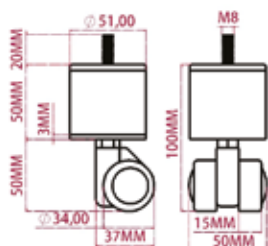

TEKERLEKLI AYAK

KOD CODE	RENK COLOR	ÖLÇÜ H	
HK-450-C	KROM/CHROME	100mm	120
HK-450-R	RAL RENKLER/RAL COLORS	100mm	100
HK-451-C	KROM/CHROME	150mm	120
HK-451-R	RAL RENKLER/RAL COLORS	150mm	100